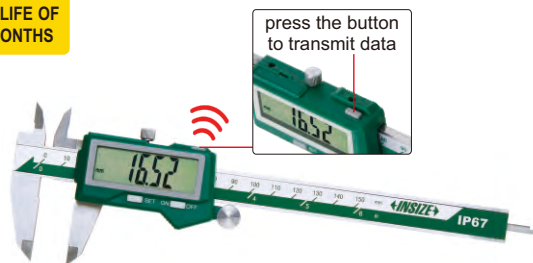

- IP67 dust/waterproof
- Resolution: 0.01mm/0.0005"
- Large display
- Button function: zero, on/off, mm/inch
- Battery CR2032
- Automatic power off
- Meet DIN862
- Made of stainless steel

Code	Range	Accuracy	Type	L	a	b	d	(mm)
1126-150 *	0-150mm/0-6"	±0.03mm	A	234	20	15	40	
1126-200 *	0-200mm/0-8"	±0.03mm	A	286	24	19	50	
1126-300 *	0-300mm/0-12"	±0.03mm	A	390	26	21.5	60	
1126-150R *	0-150mm/0-6"	±0.03mm	R	234	20	15	40	

* Supplied with manufacturer inspection certificate traceable to DKD Germany

ATTENTION: WHEN POWER ON 8 HOURS AFTER SHUTDOWN, IT IS NECESSARY TO SET ZERO

BUILT-IN BLUETOOTH IP67 WATERPROOF DIGITAL CALIPERS

ATTENTION: THE WORKING LIFE OF A BATTERY IS ABOUT 4-6 MONTHS

BLUETOOTH

IP67
WATERPROOF

1127-150

1127-150R

type A

type R

- Built-in bluetooth 4.0 wireless transmission module, connect with computers (with bluetooth receiver), mobile phones, tablets, etc., and output keyboard signals (Transmission distance is 10 meters (under the condition of no obstruction and no electromagnetic interference))
- IP67 dust/waterproof
- Resolution: 0.01mm/0.0005"
- Large display
- Button function: zero, on/off, mm/inch, data transmission
- Battery CR2032, automatic power off
- Meet DIN862
- Made of stainless steel