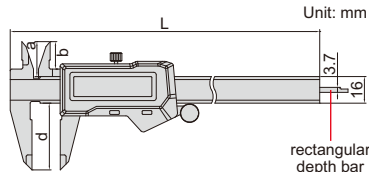

ATTENTION: WHEN POWER ON 8 HOURS AFTER SHUTDOWN, IT IS NECESSARY TO SET ZERO

IP67 WATERPROOF DIGITAL CALIPERS

ATTENTION: NO DATA OUTPUT

IP67
WATERPROOF

1126-150

1126-150R

type A

type R

- IP67 dust/waterproof
- Resolution: 0.01mm/0.0005"
- Large display
- Button function: zero, on/off, mm/inch
- Battery CR2032
- Automatic power off
- Meet DIN862
- Made of stainless steel

Code	Range	Accuracy	Type	L	a	b	d	(mm)
1126-150 *	0-150mm/0-6"	±0.03mm	A	234	20	15	40	
1126-200 *	0-200mm/0-8"	±0.03mm	A	286	24	19	50	
1126-300 *	0-300mm/0-12"	±0.03mm	A	390	26	21.5	60	
1126-150R *	0-150mm/0-6"	±0.03mm	R	234	20	15	40	

* Supplied with manufacturer inspection certificate traceable to DKD Germany

ATTENTION: WHEN POWER ON 8 HOURS AFTER SHUTDOWN, IT IS NECESSARY TO SET ZERO

BUILT-IN BLUETOOTH IP67 WATERPROOF DIGITAL CALIPERS