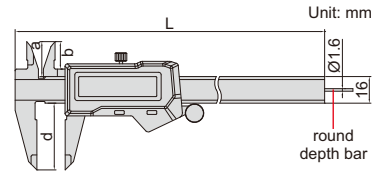

ATTENTION: WHEN POWER ON 8 HOURS AFTER SHUTDOWN, IT IS NECESSARY TO SET ZERO

IP67 WATERPROOF DIGITAL CALIPERS

ATTENTION: NO DATA OUTPUT

IP67
WATERPROOF

1126-150

1126-150R

type A

type R

- IP67 dust/waterproof
- Resolution: 0.01mm/0.0005"
- Large display
- Button function: zero, on/off, mm/inch
- Battery CR2032
- Automatic power off
- Meet DIN862
- Made of stainless steel

Code	Range	Accuracy	Type	L	a	b	d	(mm)
1126-150 *	0-150mm/0-6"	±0.03mm	A	234	20	15	40	
1126-200 *	0-200mm/0-8"	±0.03mm	A	286	24	19	50	
1126-300 *	0-300mm/0-12"	±0.03mm	A	390	26	21.5	60	
1126-150R *	0-150mm/0-6"	±0.03mm	R	234	20	15	40	

* Supplied with manufacturer inspection certificate traceable to DKD Germany

ATTENTION: WHEN POWER ON 8 HOURS AFTER SHUTDOWN, IT IS NECESSARY TO SET ZERO

BUILT-IN BLUETOOTH IP67 WATERPROOF DIGITAL CALIPERS