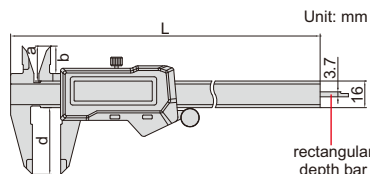

- IP67 dust/waterproof
- Resolution: 0.01mm/0.0005"
- Large display
- Button function: zero, on/off, mm/inch
- Battery CR2032
- Automatic power off
- Meet DIN862
- Made of stainless steel

Code	Range	Accuracy	Type	L	a	b	d	(mm)
1126-150 *	0-150mm/0-6"	±0.03mm	A	234	20	15	40	
1126-200 *	0-200mm/0-8"	±0.03mm	A	286	24	19	50	
1126-300 *	0-300mm/0-12"	±0.03mm	A	390	26	21.5	60	
1126-150R *	0-150mm/0-6"	±0.03mm	R	234	20	15	40	

ATTENTION: THE WORKING LIFE OF A BATTERY IS ABOUT 4-6 MONTHS

BLUETOOTH

IP67
WATERPROOF

1127-150

1127-150R

type A

type R

- Built-in bluetooth 4.0 wireless transmission module, connect with computers (with bluetooth receiver), mobile phones, tablets, etc., and output keyboard signals (Transmission distance is 10 meters (under the condition of no obstruction and no electromagnetic interference))
- IP67 dust/waterproof
- Resolution: 0.01mm/0.0005"
- Large display
- Button function: zero, on/off, mm/inch, data transmission
- Battery CR2032, automatic power off
- Meet DIN862
- Made of stainless steel

Code	Range	Accuracy	Type	L	a	b	d	(mm)
1127-150 *	0-150mm/0-6"	±0.03mm	A	234	20	15	40	
1127-200 *	0-200mm/0-8"	±0.03mm	A	286	24	19	50	
1127-300 *	0-300mm/0-12"	±0.03mm	A	390	26	21.5	60	
1127-150R *	0-150mm/0-6"	±0.03mm	R	234	20	15	40	