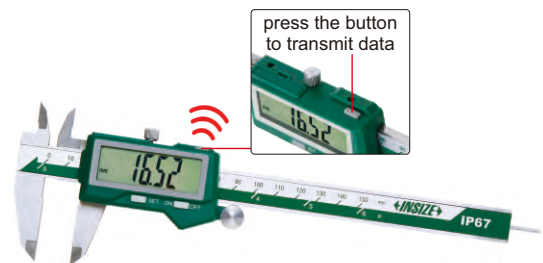

- IP67 dust/waterproof
- Resolution: 0.01mm/0.0005"
- Large display
- Button function: zero, on/off, mm/inch
- Battery CR2032
- Automatic power off
- Meet DIN862
- Made of stainless steel

Code	Range	Accuracy	Type	L	a	b	d	(mm)
1126-150 *	0-150mm/0-6"	±0.03mm	A	234	20	15	40	
1126-200 *	0-200mm/0-8"	±0.03mm	A	286	24	19	50	
1126-300 *	0-300mm/0-12"	±0.03mm	A	390	26	21.5	60	
1126-150R *	0-150mm/0-6"	±0.03mm	R	234	20	15	40	

* Supplied with manufacturer inspection certificate traceable to DKD Germany

ATTENTION: WHEN POWER ON 8 HOURS AFTER SHUTDOWN, IT IS NECESSARY TO SET ZERO

BUILT-IN BLUETOOTH IP67 WATERPROOF DIGITAL CALIPERS

ATTENTION: THE WORKING LIFE OF A BATTERY IS ABOUT 4-6 MONTHS

BLUETOOTH

IP67
WATERPROOF

1127-150

1127-150R

type A

type R

- Built-in bluetooth 4.0 wireless transmission module, connect with computers (with bluetooth receiver), mobile phones, tablets, etc., and output keyboard signals (Transmission distance is 10 meters (under the condition of no obstruction and no electromagnetic interference))
- IP67 dust/waterproof
- Resolution: 0.01mm/0.0005"
- Large display
- Button function: zero, on/off, mm/inch, data transmission
- Battery CR2032, automatic power off
- Meet DIN862
- Made of stainless steel