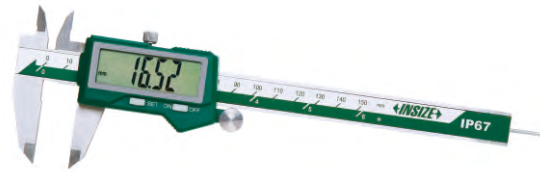

ATTENTION: WHEN POWER ON 8 HOURS AFTER SHUTDOWN, IT IS NECESSARY TO SET ZERO

IP67 WATERPROOF DIGITAL CALIPERS

ATTENTION: NO DATA OUTPUT

IP67
WATERPROOF

1126-150

1126-150R

type A

type R

- IP67 dust/waterproof
- Resolution: 0.01mm/0.0005"
- Large display
- Button function: zero, on/off, mm/inch
- Battery CR2032
- Automatic power off
- Meet DIN862
- Made of stainless steel

Code	Range	Accuracy	Type	L	a	b	d	(mm)
1126-150 *	0-150mm/0-6"	±0.03mm	A	234	20	15	40	
1126-200 *	0-200mm/0-8"	±0.03mm	A	286	24	19	50	
1126-300 *	0-300mm/0-12"	±0.03mm	A	390	26	21.5	60	
1126-150R *	0-150mm/0-6"	±0.03mm	R	234	20	15	40	

* Supplied with manufacturer inspection certificate traceable to DKD Germany

ATTENTION: WHEN POWER ON 8 HOURS AFTER SHUTDOWN, IT IS NECESSARY TO SET ZERO

BUILT-IN BLUETOOTH IP67 WATERPROOF DIGITAL CALIPERS

ATTENTION: THE WORKING LIFE OF A BATTERY IS ABOUT 4-6 MONTHS

BLUETOOTH

IP67
WATERPROOF

1127-150

1127-150R

type A

type R

- Built-in bluetooth 4.0 wireless transmission module, connect with computers (with bluetooth receiver), mobile phones, tablets, etc., and output keyboard signals (Transmission distance is 10 meters (under the condition of no obstruction and no electromagnetic interference))
- IP67 dust/waterproof
- Resolution: 0.01mm/0.0005"
- Large display
- Button function: zero, on/off, mm/inch, data transmission
- Battery CR2032, automatic power off
- Meet DIN862
- Made of stainless steel