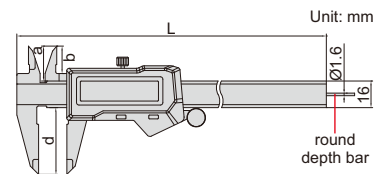

- IP67 dust/waterproof
- Resolution: 0.01mm/0.0005"
- Large display
- Button function: zero, on/off, mm/inch
- Battery CR2032
- Automatic power off
- Meet DIN862
- Made of stainless steel

Code	Range	Accuracy	Type	L	a	b	d	(mm)
1126-150 *	0-150mm/0-6"	±0.03mm	A	234	20	15	40	
1126-200 *	0-200mm/0-8"	±0.03mm	A	286	24	19	50	
1126-300 *	0-300mm/0-12"	±0.03mm	A	390	26	21.5	60	
1126-150R *	0-150mm/0-6"	±0.03mm	R	234	20	15	40	

ATTENTION: THE WORKING LIFE OF A BATTERY IS ABOUT 4-6 MONTHS

BLUETOOTH

IP67
WATERPROOF

1127-150

1127-150R

type A

type R

- Built-in bluetooth 4.0 wireless transmission module, connect with computers (with bluetooth receiver), mobile phones, tablets, etc., and output keyboard signals (Transmission distance is 10 meters (under the condition of no obstruction and no electromagnetic interference))
- IP67 dust/waterproof
- Resolution: 0.01mm/0.0005"
- Large display
- Button function: zero, on/off, mm/inch, data transmission
- Battery CR2032, automatic power off
- Meet DIN862
- Made of stainless steel

Code	Range	Accuracy	Type	L	a	b	d	(mm)
1127-150 *	0-150mm/0-6"	±0.03mm	A	234	20	15	40	
1127-200 *	0-200mm/0-8"	±0.03mm	A	286	24	19	50	
1127-300 *	0-300mm/0-12"	±0.03mm	A	390	26	21.5	60	
1127-150R *	0-150mm/0-6"	±0.03mm	R	234	20	15	40	