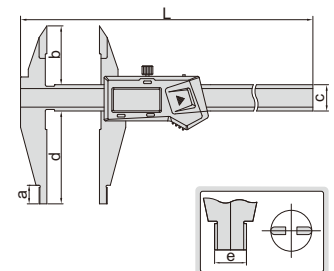

DATA OUTPUT

DIGITAL CALIPERS

- Resolution: 0.01mm/0.0005"
- Buttons: on/off, zero, mm/inch
- Automatic power off, move the digital unit to turn on power
- Battery CR2032
- Made of stainless steel

With data interface (data output cable code 7315-21, 7302-21, optional)

Code	Range	Accuracy	a	c	d	e	L
1170-200	0-200mm/0-8"	±0.03mm	12mm	17mm	60mm	10mm	314mm
1170-306	0-300mm/0-12"	±0.04mm	12mm	17mm	60mm	10mm	420mm
1170-300	0-300mm/0-12"	±0.06mm	12mm	17mm	90mm	10mm	420mm

Built-in wireless (receiver code 7315-2/3/6/7/8 is required)

Code	Range	Accuracy	a	c	d	e	L
1170-200WL	0-200mm/0-8"	±0.03mm	12mm	17mm	60mm	10mm	314mm
1170-306WL	0-300mm/0-12"	±0.04mm	12mm	17mm	60mm	10mm	420mm
1170-300WL	0-300mm/0-12"	±0.06mm	12mm	17mm	90mm	10mm	420mm

DATA OUTPUT

DIGITAL CALIPERS

- Resolution: 0.01mm/0.0005"
- Buttons: on/off, zero, mm/inch
- Automatic power off, move the digital unit to turn on power
- Battery CR2032
- Made of stainless steel

With data interface (data output cable code 7315-21, 7302-21, optional)

Code	Range	Accuracy	a	b	c	d	e	L
1171-200	0-200mm/0-8"	±0.03mm	12mm	38mm	17mm	60mm	10mm	320mm
1171-250	0-250mm/0-10"	±0.03mm	12mm	38mm	17mm	60mm	10mm	365mm
1171-306	0-300mm/0-12"	±0.04mm	12mm	38mm	17mm	60mm	10mm	420mm
1171-300	0-300mm/0-12"	±0.06mm	12mm	38mm	17mm	90mm	10mm	420mm

Built-in wireless (receiver code 7315-2/3/6/7/8 is required)

Code	Range	Accuracy	a	b	c	d	e	L
1171-200WL	0-200mm/0-8"	±0.03mm	12mm	38mm	17mm	60mm	10mm	320mm
1171-250WL	0-250mm/0-10"	±0.03mm	12mm	38mm	17mm	60mm	10mm	365mm
1171-306WL	0-300mm/0-12"	±0.04mm	12mm	38mm	17mm	60mm	10mm	420mm
1171-300WL	0-300mm/0-12"	±0.06mm	12mm	38mm	17mm	90mm	10mm	420mm

MINI DIGITAL CALIPERS

ATTENTION: NO DATA OUTPUT