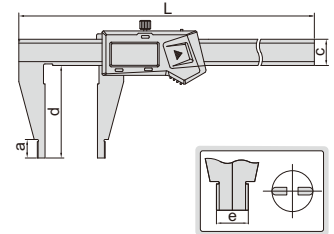

DATA OUTPUT

DIGITAL CALIPERS

- Resolution: 0.01mm/0.0005"
- Buttons: on/off, zero, mm/inch
- Automatic power off, move the digital unit to turn on power
- Battery CR2032
- Made of stainless steel

With data interface (data output cable code 7315-21, 7302-21, optional)

Code	Range	Accuracy	a	c	d	e	L
1170-200	0-200mm/0-8"	±0.03mm	12mm	17mm	60mm	10mm	314mm
1170-306	0-300mm/0-12"	±0.04mm	12mm	17mm	60mm	10mm	420mm
1170-300	0-300mm/0-12"	±0.06mm	12mm	17mm	90mm	10mm	420mm

Built-in wireless (receiver code 7315-2/3/6/7/8 is required)

Code	Range	Accuracy	a	c	d	e	L
1170-200WL	0-200mm/0-8"	±0.03mm	12mm	17mm	60mm	10mm	314mm
1170-306WL	0-300mm/0-12"	±0.04mm	12mm	17mm	60mm	10mm	420mm
1170-300WL	0-300mm/0-12"	±0.06mm	12mm	17mm	90mm	10mm	420mm

DATA OUTPUT

DIGITAL CALIPERS

- Resolution: 0.01mm/0.0005"
- Buttons: on/off, zero, mm/inch
- Automatic power off, move the digital unit to turn on power
- Battery CR2032
- Made of stainless steel

With data interface (data output cable code 7315-21, 7302-21, optional)

Code	Range	Accuracy	a	b	c	d	e	L
1171-200	0-200mm/0-8"	±0.03mm	12mm	38mm	17mm	60mm	10mm	320mm
1171-250	0-250mm/0-10"	±0.03mm	12mm	38mm	17mm	60mm	10mm	365mm
1171-306	0-300mm/0-12"	±0.04mm	12mm	38mm	17mm	60mm	10mm	420mm
1171-300	0-300mm/0-12"	±0.06mm	12mm	38mm	17mm	90mm	10mm	420mm

Built-in wireless (receiver code 7315-2/3/6/7/8 is required)

Code	Range	Accuracy	a	b	c	d	e	L
1171-200WL	0-200mm/0-8"	±0.03mm	12mm	38mm	17mm	60mm	10mm	320mm
1171-250WL	0-250mm/0-10"	±0.03mm	12mm	38mm	17mm	60mm	10mm	365mm
1171-306WL	0-300mm/0-12"	±0.04mm	12mm	38mm	17mm	60mm	10mm	420mm
1171-300WL	0-300mm/0-12"	±0.06mm	12mm	38mm	17mm	90mm	10mm	420mm

MINI DIGITAL CALIPERS

ATTENTION: NO DATA OUTPUT